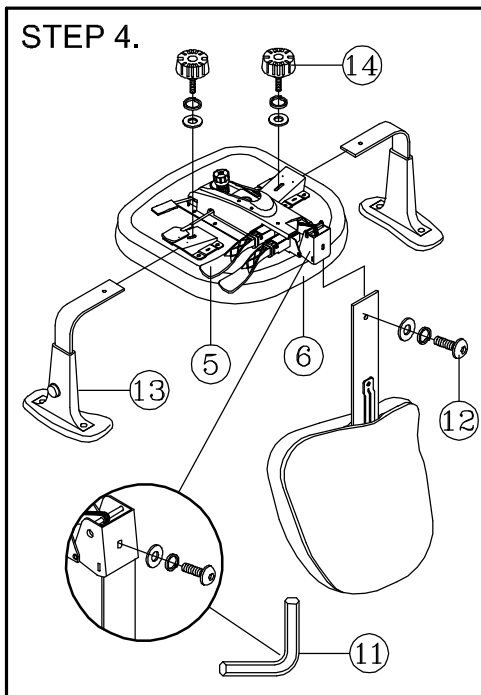

ASSEMBLY INSTRUCTIONS

Remove all items from the carton . Verify all pieces before assembly.

PARTS LIST

KEY	QTY	DESCRIPTION	KEY	QTY	DESCRIPTION	KEY	QTY	DESCRIPTION
1	5	Caster	7	1	Backrest	12	1	Backrest / Mechanism Bolt 10x25 mm + Washer
2	1	Base	8	1	Backrest Post	13	2	Armrest
3	1	Seat Post	9	1	Backrest / Ratchet Screw 8x10 mm	14	2	Arm Width Adjustment Knob + Washer
4	1	Seat Post Cover	10	1	M5 Size Allen Wrench			
5	1	Mechanism	11	1	M6 Size Allen Wrench			
6	1	Seat						

PREVENTIVE MAINTENANCE AND WARNING!

- USE THIS PRODUCT ONLY FOR SEATING ONE PERSON AT A TIME.
- DO NOT USE THIS CHAIR AS A STEP STOOL / LADDER.
- DO NOT SIT ON ANY PART OF THE CHAIR EXCEPT THE SEAT.
- DO NOT USE CHAIR ON UNEVEN FLOOR SURFACES.
- DO NOT USE CHAIR UNLESS ALL BOLTS, SCREWS AND KNOBS ARE TIGHTENED.
- EVERY SIX MONTHS, PLEASE MAKE SURE ALL BOLTS, SCREWS AND KNOBS ARE FULLY TIGHTENED TO ENSURE STABILITY.
- IF ANY PARTS ARE MISSING, BROKEN, DAMAGED OR WORN, STOP USE OF THE PRODUCT UNTIL REPAIRS ARE MADE USING FACTORY AUTHORIZED PARTS.
- DISPOSE OF PACKAGING PROPERLY. PLASTIC BAG IS NOT A TOY. DO NOT USE PLASTIC BAG AS HEAD COVERING - IT MAY CAUSE SUFFOCATION.
- FAILURE TO FOLLOW THESE WARNINGS COULD RESULT IN SERIOUS INJURY.
- NOTE-SOME SCREWS MAY BE PREASSEMBLED. IF PREASSEMBLED, IGNORE ASSEMBLY INSTRUCTIONS.