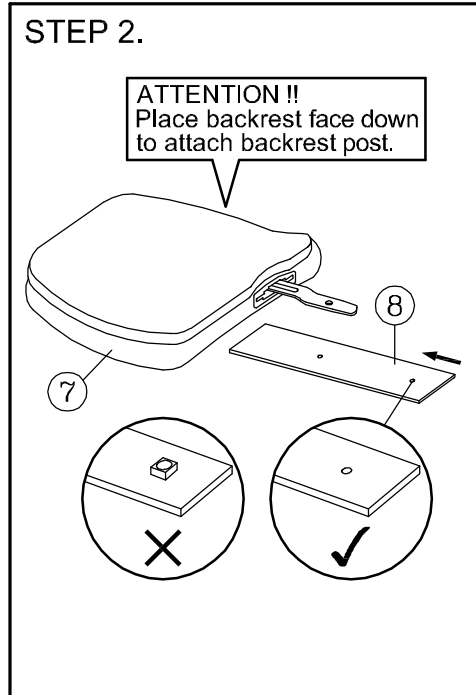

ASSEMBLY INSTRUCTIONS

Remove all items from the carton . Verify all pieces before assembly.

PARTS LIST

KEY	QTY	DESCRIPTION	KEY	QTY	DESCRIPTION	KEY	QTY	DESCRIPTION
1	5	Caster	7	1	Backrest	12	1	Backrest / Mechanism Bolt 10x25 mm + Washer
2	1	Base	8	1	Backrest Post	13	2	Armrest
3	1	Seat Post	9	1	Backrest / Ratchet Screw 8x10 mm	14	2	Arm Width Adjustment Knob + Washer
4	1	Seat Post Cover	10	1	M5 Size Allen Wrench			
5	1	Mechanism	11	1	M6 Size Allen Wrench			
6	1	Seat						

PREVENTIVE MAINTENANCE AND WARNING!

- USE THIS PRODUCT ONLY FOR SEATING ONE PERSON AT A TIME.
- DO NOT USE THIS CHAIR AS A STEP STOOL / LADDER.
- DO NOT SIT ON ANY PART OF THE CHAIR EXCEPT THE SEAT.
- DO NOT USE CHAIR ON UNEVEN FLOOR SURFACES.
- DO NOT USE CHAIR UNLESS ALL BOLTS, SCREWS AND KNOBS ARE TIGHTENED.
- EVERY SIX MONTHS, PLEASE MAKE SURE ALL BOLTS, SCREWS AND KNOBS ARE FULLY TIGHTENED TO ENSURE STABILITY.
- IF ANY PARTS ARE MISSING, BROKEN, DAMAGED OR WORN, STOP USE OF THE PRODUCT UNTIL REPAIRS ARE MADE USING FACTORY AUTHORIZED PARTS.
- DISPOSE OF PACKAGING PROPERLY. PLASTIC BAG IS NOT A TOY. DO NOT USE PLASTIC BAG AS HEAD COVERING - IT MAY CAUSE SUFFOCATION.
- FAILURE TO FOLLOW THESE WARNINGS COULD RESULT IN SERIOUS INJURY.
- NOTE-SOME SCREWS MAY BE PREASSEMBLED. IF PREASSEMBLED, IGNORE ASSEMBLY INSTRUCTIONS.