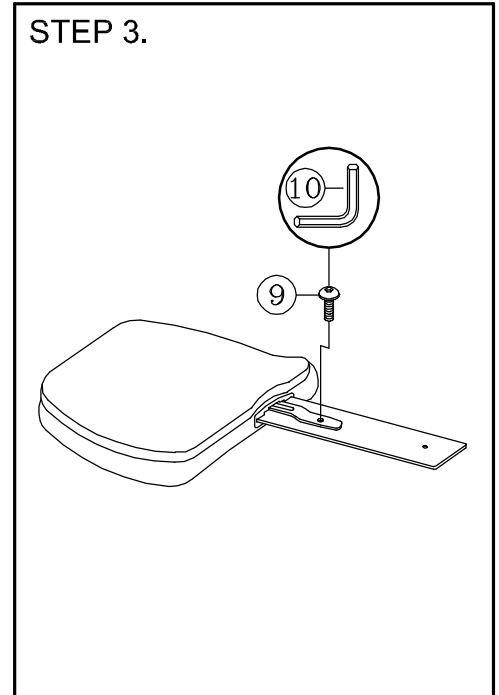

ASSEMBLY INSTRUCTIONS

Remove all items from the carton . Verify all pieces before assembly.

PARTS LIST

KEY	QTY	DESCRIPTION	KEY	QTY	DESCRIPTION	KEY	QTY	DESCRIPTION
1	5	Caster	7	1	Backrest	12	1	Backrest / Mechanism Bolt 10x25 mm + Washer
2	1	Base	8	1	Backrest Post	13	2	Armrest
3	1	Seat Post	9	1	Backrest / Ratchet Screw 8x10 mm	14	2	Arm Width Adjustment Knob + Washer
4	1	Seat Post Cover	10	1	M5 Size Allen Wrench			
5	1	Mechanism	11	1	M6 Size Allen Wrench			
6	1	Seat						

PREVENTIVE MAINTENANCE AND WARNING!

- USE THIS PRODUCT ONLY FOR SEATING ONE PERSON AT A TIME.
- DO NOT USE THIS CHAIR AS A STEP STOOL / LADDER.
- DO NOT SIT ON ANY PART OF THE CHAIR EXCEPT THE SEAT.
- DO NOT USE CHAIR ON UNEVEN FLOOR SURFACES.
- DO NOT USE CHAIR UNLESS ALL BOLTS, SCREWS AND KNOBS ARE TIGHTENED.
- EVERY SIX MONTHS, PLEASE MAKE SURE ALL BOLTS, SCREWS AND KNOBS ARE FULLY TIGHTENED TO ENSURE STABILITY.
- IF ANY PARTS ARE MISSING, BROKEN, DAMAGED OR WORN, STOP USE OF THE PRODUCT UNTIL REPAIRS ARE MADE USING FACTORY AUTHORIZED PARTS.
- DISPOSE OF PACKAGING PROPERLY. PLASTIC BAG IS NOT A TOY. DO NOT USE PLASTIC BAG AS HEAD COVERING - IT MAY CAUSE SUFFOCATION.
- FAILURE TO FOLLOW THESE WARNINGS COULD RESULT IN SERIOUS INJURY.
- NOTE-SOME SCREWS MAY BE PREASSEMBLED. IF PREASSEMBLED, IGNORE ASSEMBLY INSTRUCTIONS.