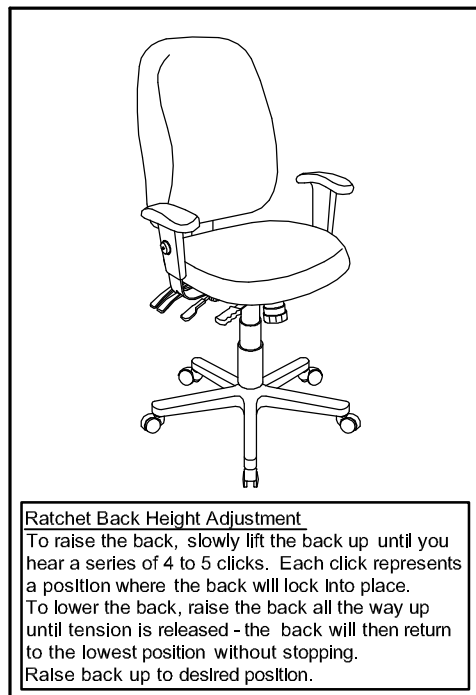

ASSEMBLY INSTRUCTIONS

Remove all items from the carton . Verify all pieces before assembly.

PARTS LIST

KEY	QTY	DESCRIPTION	KEY	QTY	DESCRIPTION	KEY	QTY	DESCRIPTION
1	5	Caster	7	1	Backrest	12	1	Backrest / Mechanism Bolt 10x25 mm + Washer
2	1	Base	8	1	Backrest Post	13	2	Armrest
3	1	Seat Post	9	1	Backrest / Ratchet Screw 8x10 mm	14	2	Arm Width Adjustment Knob + Washer
4	1	Seat Post Cover	10	1	M5 Size Allen Wrench			
5	1	Mechanism	11	1	M6 Size Allen Wrench			
6	1	Seat						

PREVENTIVE MAINTENANCE AND WARNING!

- USE THIS PRODUCT ONLY FOR SEATING ONE PERSON AT A TIME.
- DO NOT USE THIS CHAIR AS A STEP STOOL / LADDER.
- DO NOT SIT ON ANY PART OF THE CHAIR EXCEPT THE SEAT.
- DO NOT USE CHAIR ON UNEVEN FLOOR SURFACES.
- DO NOT USE CHAIR UNLESS ALL BOLTS, SCREWS AND KNOBS ARE TIGHTENED.
- EVERY SIX MONTHS, PLEASE MAKE SURE ALL BOLTS, SCREWS AND KNOBS ARE FULLY TIGHTENED TO ENSURE STABILITY.
- IF ANY PARTS ARE MISSING, BROKEN, DAMAGED OR WORN, STOP USE OF THE PRODUCT UNTIL REPAIRS ARE MADE USING FACTORY AUTHORIZED PARTS.
- DISPOSE OF PACKAGING PROPERLY. PLASTIC BAG IS NOT A TOY. DO NOT USE PLASTIC BAG AS HEAD COVERING - IT MAY CAUSE SUFFOCATION.
- FAILURE TO FOLLOW THESE WARNINGS COULD RESULT IN SERIOUS INJURY.
- NOTE-SOME SCREWS MAY BE PREASSEMBLED. IF PREASSEMBLED, IGNORE ASSEMBLY INSTRUCTIONS.