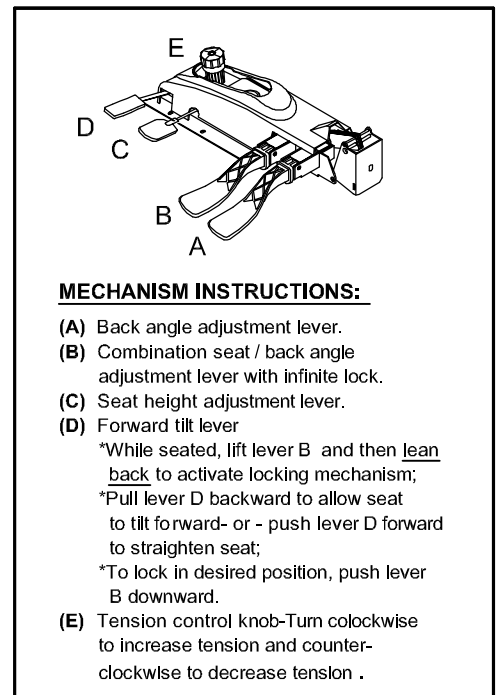

ASSEMBLY INSTRUCTIONS

Remove all items from the carton . Verify all pieces before assembly.

PARTS LIST

KEY	QTY	DESCRIPTION	KEY	QTY	DESCRIPTION	KEY	QTY	DESCRIPTION
1	5	Caster	7	1	Backrest	12	1	Backrest / Mechanism Bolt 10x25 mm + Washer
2	1	Base	8	1	Backrest Post	13	2	Armrest
3	1	Seat Post	9	1	Backrest / Ratchet Screw 8x10 mm	14	2	Arm Width Adjustment Knob + Washer
4	1	Seat Post Cover	10	1	M5 Size Allen Wrench			
5	1	Mechanism	11	1	M6 Size Allen Wrench			
6	1	Seat						

PREVENTIVE MAINTENANCE AND WARNING!

- USE THIS PRODUCT ONLY FOR SEATING ONE PERSON AT A TIME.
- DO NOT USE THIS CHAIR AS A STEP STOOL / LADDER.
- DO NOT SIT ON ANY PART OF THE CHAIR EXCEPT THE SEAT.
- DO NOT USE CHAIR ON UNEVEN FLOOR SURFACES.
- DO NOT USE CHAIR UNLESS ALL BOLTS, SCREWS AND KNOBS ARE TIGHTENED.
- EVERY SIX MONTHS, PLEASE MAKE SURE ALL BOLTS, SCREWS AND KNOBS ARE FULLY TIGHTENED TO ENSURE STABILITY.
- IF ANY PARTS ARE MISSING, BROKEN, DAMAGED OR WORN, STOP USE OF THE PRODUCT UNTIL REPAIRS ARE MADE USING FACTORY AUTHORIZED PARTS.
- DISPOSE OF PACKAGING PROPERLY. PLASTIC BAG IS NOT A TOY. DO NOT USE PLASTIC BAG AS HEAD COVERING - IT MAY CAUSE SUFFOCATION.
- FAILURE TO FOLLOW THESE WARNINGS COULD RESULT IN SERIOUS INJURY.
- NOTE-SOME SCREWS MAY BE PREASSEMBLED. IF PREASSEMBLED, IGNORE ASSEMBLY INSTRUCTIONS.