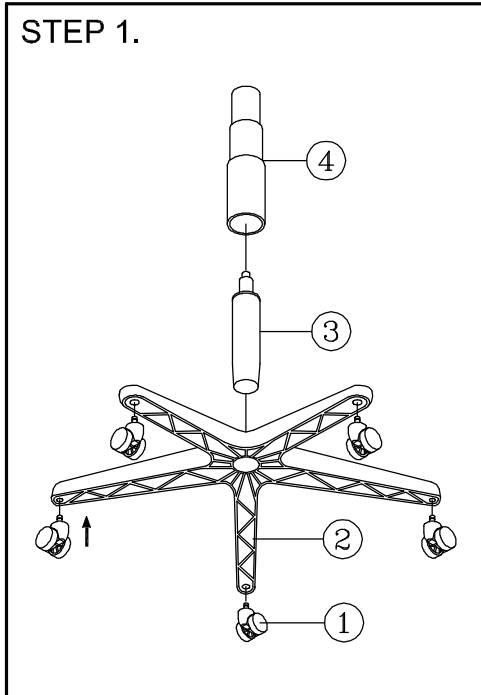

ASSEMBLY INSTRUCTIONS

Remove all items from the carton . Verify all pieces before assembly.

PARTS LIST

KEY	QTY	DESCRIPTION	KEY	QTY	DESCRIPTION	KEY	QTY	DESCRIPTION
1	5	Caster	7	1	Backrest	12	1	Backrest / Mechanism Bolt 10x25 mm + Washer
2	1	Base	8	1	Backrest Post	13	2	Armrest
3	1	Seat Post	9	1	Backrest / Ratchet Screw 8x10 mm	14	2	Arm Width Adjustment Knob + Washer
4	1	Seat Post Cover	10	1	M5 Size Allen Wrench			
5	1	Mechanism	11	1	M6 Size Allen Wrench			
6	1	Seat						